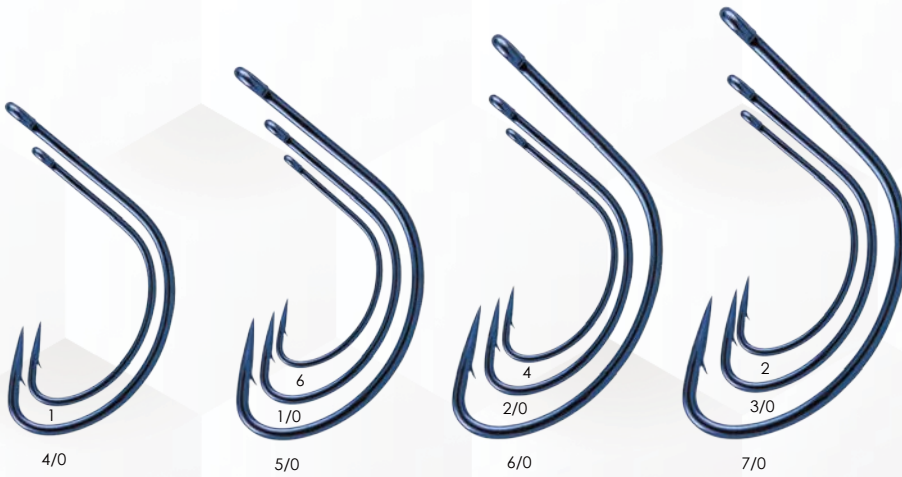

WIDE GAP-R

The BKK Wide Gap-R bait hook is designed to favor a natural presentation of live bait. The hook features a unique shape that-combined with the offset needle point-allows the hook to self-set into fish's jaw. It also features a black nickel coating for great corrosion resistance performance.

SKU NO	Size	Qty	Coating	PKG
A-BW-0110	6	10	Black Nickel	20
A-BW-0111	4	8		
A-BW-0112	2	8		
A-BW-0113	1	7		
A-BW-0114	1/0	7		
A-BW-0115	2/0	7		
A-BW-0116	3/0	6		
A-BW-0117	4/0	6		
A-BW-0118	5/0	5		
A-BW-0119	6/0	4		
A-BW-0120	7/0	4