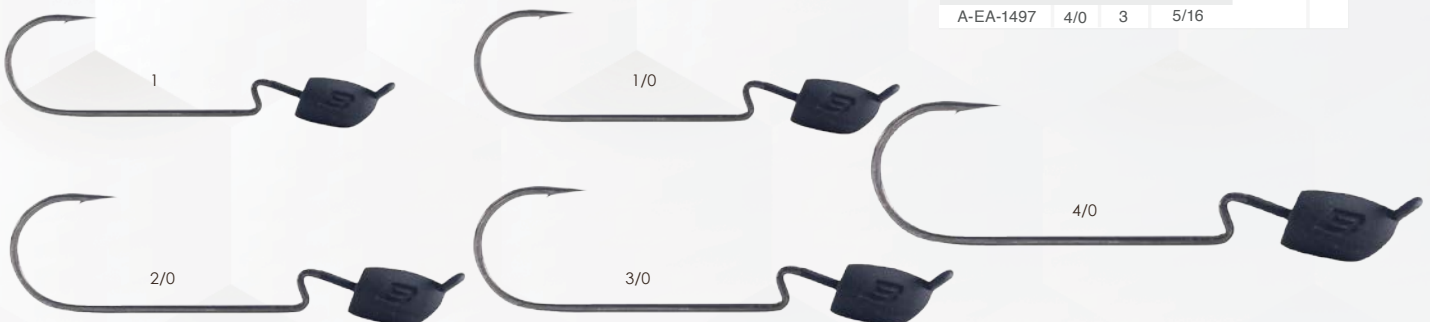

SKU NO	Size	Qty	Weight (oz)	Coating	PKG
A-EA-1463	1	4	3/32		
A-EA-1464	1	4	1/8		
A-EA-1465	1	4	3/16		
A-EA-1466	1	4	1/4		
A-EA-1471	1/0	4	3/32		
A-EA-1472	1/0	4	1/8		
A-EA-1473	1/0	4	3/16		
A-EA-1474	1/0	4	1/4		
A-EA-1475	1/0	4	5/16		
A-EA-1480	2/0	4	1/8		
A-EA-1481	2/0	4	3/16		
A-EA-1482	2/0	4	1/4		
A-EA-1483	2/0	4	5/16		
A-EA-1488	3/0	3	3/16		
A-EA-1489	3/0	3	1/4		
A-EA-1490	3/0	3	5/16		
A-EA-1495	4/0	3	3/16		
A-EA-1496	4/0	3	1/4		
A-EA-1497	4/0	3	5/16		

Super Slide 10