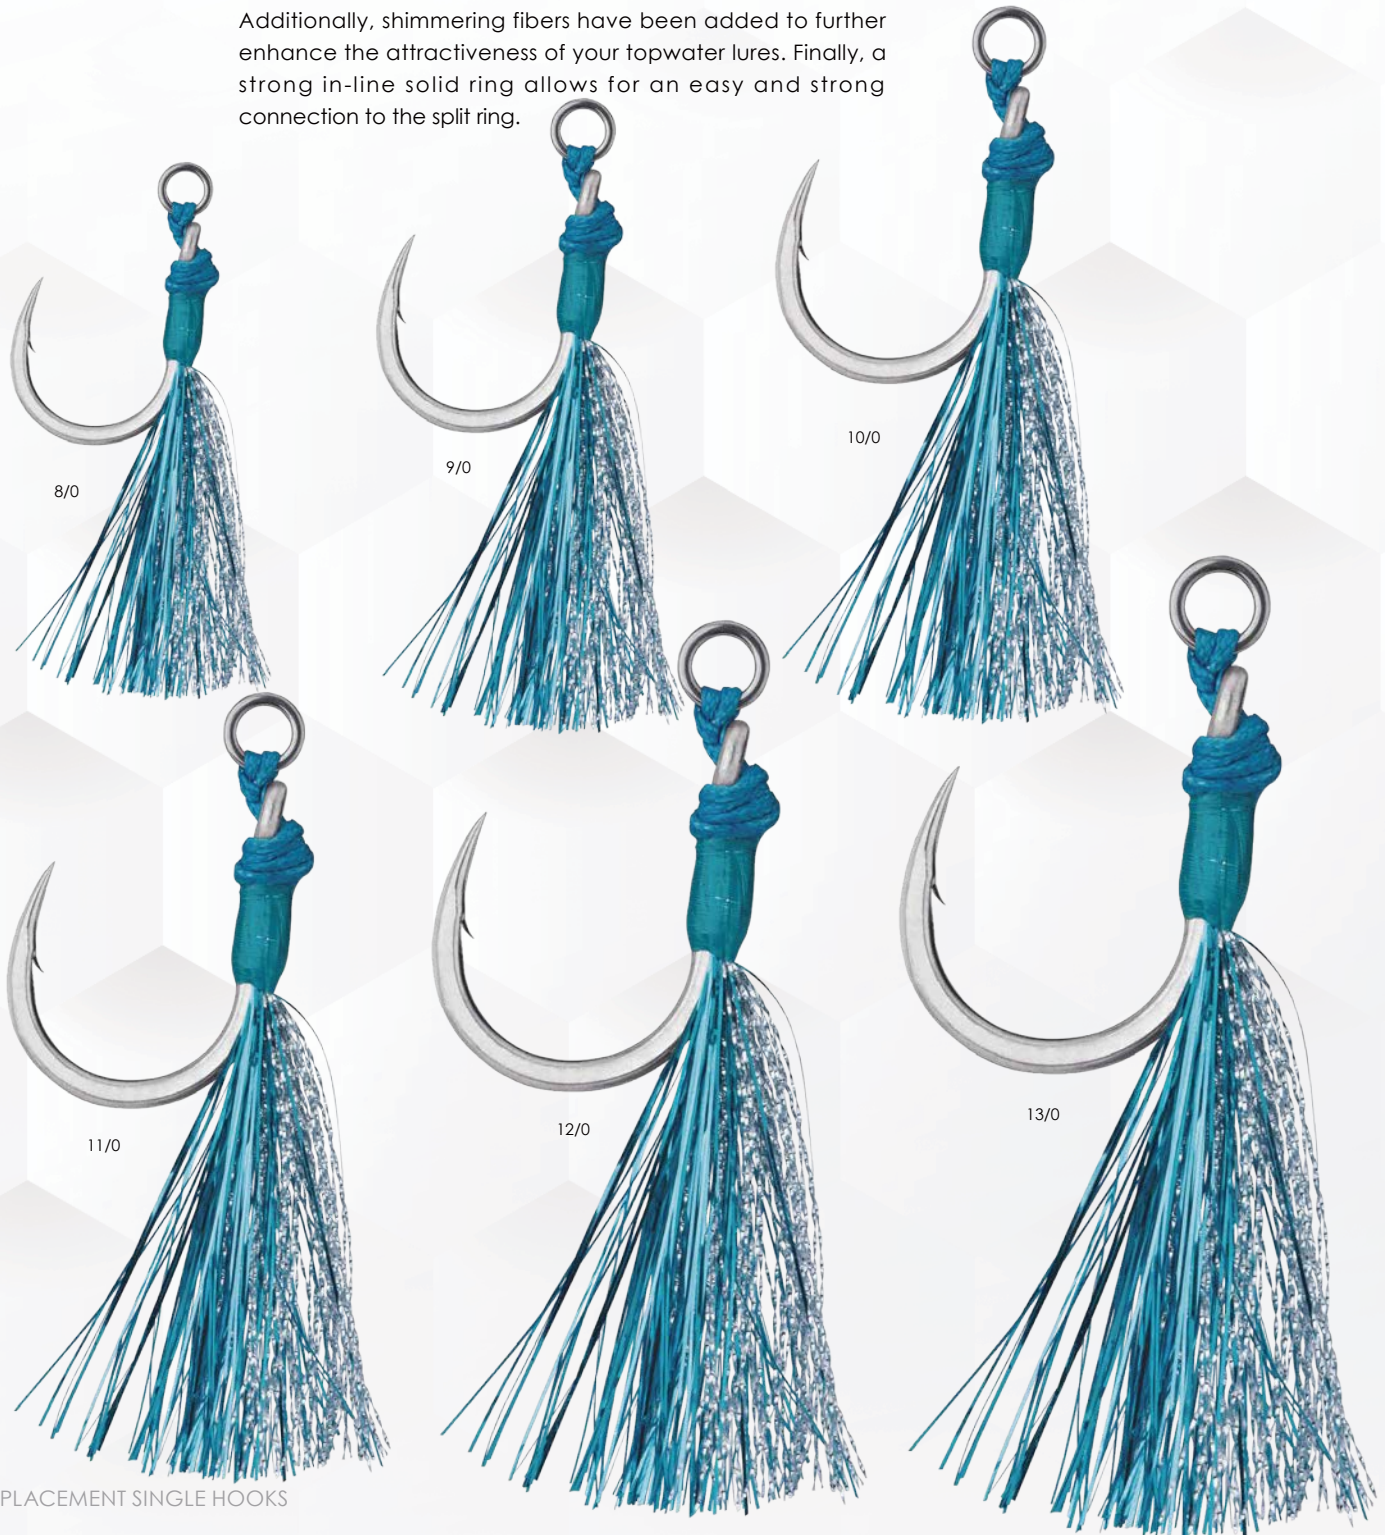

PLUGGING SINGLE HD

The BKK Plugging Single HD is an assist hook developed to cater to heavy-duty salt-water lure fishing and can be a performing alternative to common treble hooks, when reduction of torsional forces is most needed.

In fact, the hollow-core assist cord provides more freedom of motion to the hook, resulting in a heightened hook up ratio and in a lower chance of the hook coming off. Besides, the single hook causes less damage to the fish, allowing for an easy and fast release.

Additionally, shimmering fibers have been added to further enhance the attractiveness of your topwater lures. Finally, a strong in-line solid ring allows for an easy and strong connection to the split ring.

SKU NO	Size	Qty	Coating	PKG
A-ES-8930	8/0	2	Bright Tin	10
A-ES-8931	9/0	2		
A-ES-8932	10/0	2		
A-ES-8933	11/0	2		
A-ES-8934	12/0	2		
A-ES-8935	13/0	2