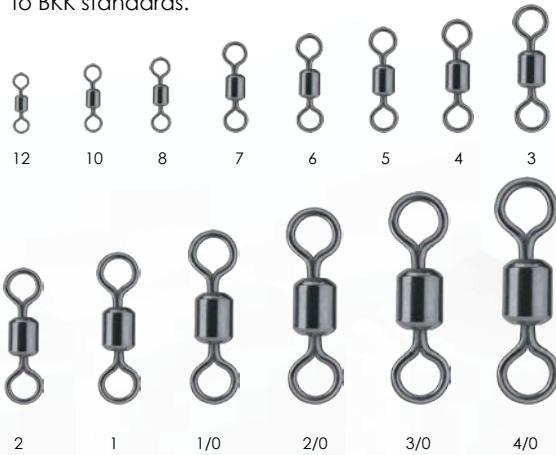

ROLLING SWIVEL-32

A brass swivel in black coating that provides a more affordable option to standard stainless steel swivels to avoid torsional forces on the line, designed and tested to BKK standards.