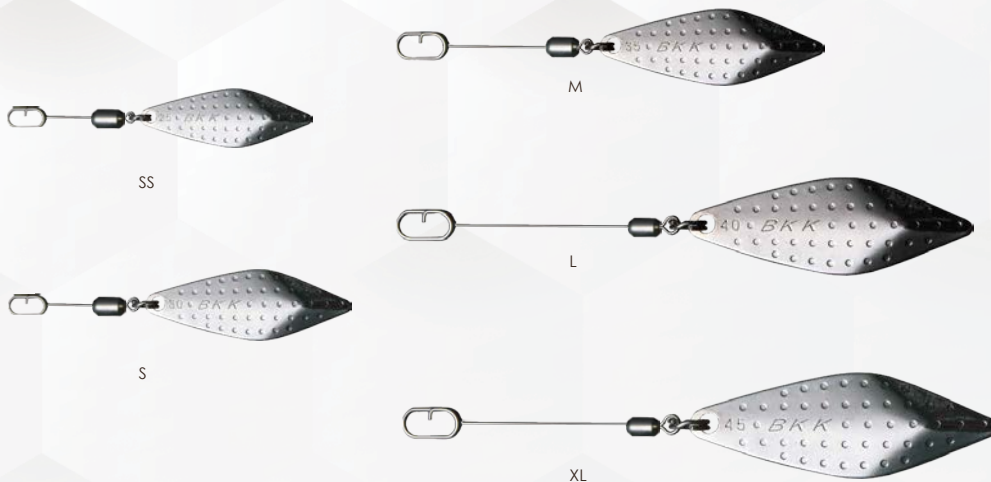

TEASER BLADE WS1

The BKK Teaser Blade WS1 is designed to boost your weedless presentation using the Titan Diver and the Titan Diver+. We chose a slimmer profile compared to most of the blades on the market to minimize the chance of snags, at the same time maintaining a smooth spinning action. Enticing flashes are boosted by the hammered finish of the blade's surface. The connection system lastly is super easy, allowing for a quick and easy replacement.

SKU NO	Size	Qty	Color	PKG
D-MP-1010	SS	2	Chrome	10
D-MP-1011	S	2		
D-MP-1012	M	2		
D-MP-1013	L	2		
D-MP-1014	XL	2