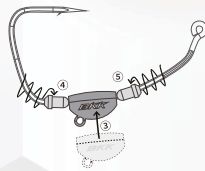

TITANDIVER+

The first member of the TITAN family was introduced just a few years ago and it soon became one of the most popular swimbait hooks for some of the biggest freshwater predator species. The fact it was bestowed the Good Design Award in 2021 in Japan was proof to us we are headed towards the right direction and it was testament to the innovative content of the product.

The more we used it, the more we thought about how to improve its set of features. In 2020 the TITANDIVER was born, stabilizing the swimming action and featuring a blade to enhance attractiveness.

In 2021 the latest generation of the TITAN series came to life: the TITANDIVER+, setting a whole new level for weedless lure fishing, from bass to bigger fresh and salt-water predators.