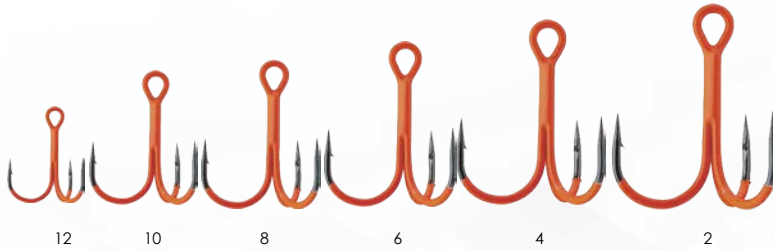

The straight point was chosen to maximize the hook-up rate when fish only hit the lure, while the aggressive shape of the bend ensures that the hook does not come off during prolonged fights or when the fish jumps out of the water.

FEATHERED SPEAR 21-SS NEW

The BKK Feathered Spear 21-SS feature natural feathers and reflective fibers to enhance the presentation of the lure. When added to the back of a topwater bait, crankbait or spoon, they undulate and spread when pausing, enticing more strikes imitating a minnow's tail movement. The treble is our extensively-tested Spear 21-SS-featuring a SS coating and needle point for excellent penetration. Feathers come in two different combinations: white and black/red. Binding thread is covered in epoxy resin to improve durability even after many strikes. Sizes range from 1 to 8 to cover a good range of lure sizes.

SPEAR EWG 71-SS

The SPEAR EWG-71 SS is a 1X-strength treble hook specially designed to be equipped on crankbaits of all types. The shorter shank enables this hook to sit closer to the body of your lure, minimising the impact on its swimming action and the chances of snagging. Besides, the inward-looking straight points and the EWG (Extra Wide Gap) design reduces the chance of pulled hooks. The SPEAR EWG-71 SS features BKK's signature SS coating that ensures smooth hook-ups and maintains the hooks' sharpness over time.