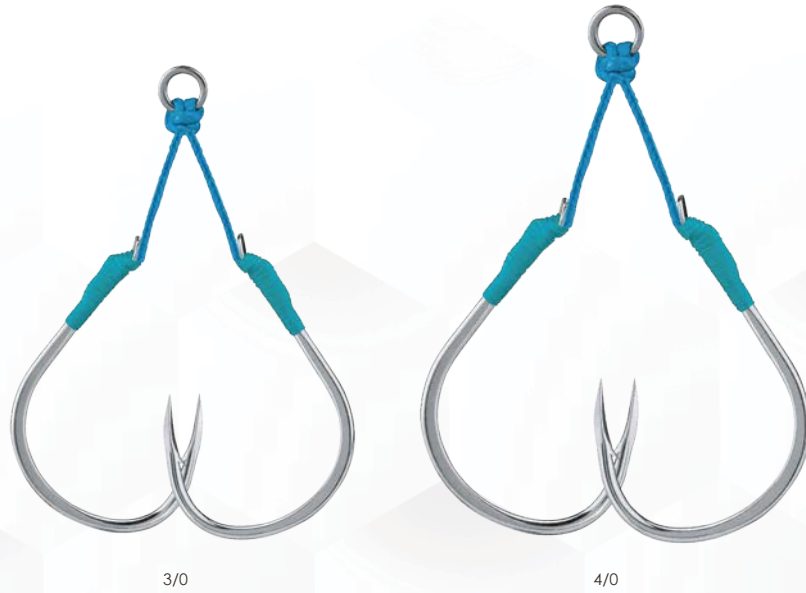

SF GAFF-R L

SKU NO	Assist Line (lb)	Assist A (in)	Length B (in)	Size	Qty	Coating	PKG
A-EJ-8241	100	0.39	1.73	1/0	2	Bright Tin	10
A-EJ-8242	140	0.39	1.77	2/0	2		
A-EJ-8243	140	0.59	1.85	3/0	2		
A-EJ-8244	140	0.39	2.01	4/0	2