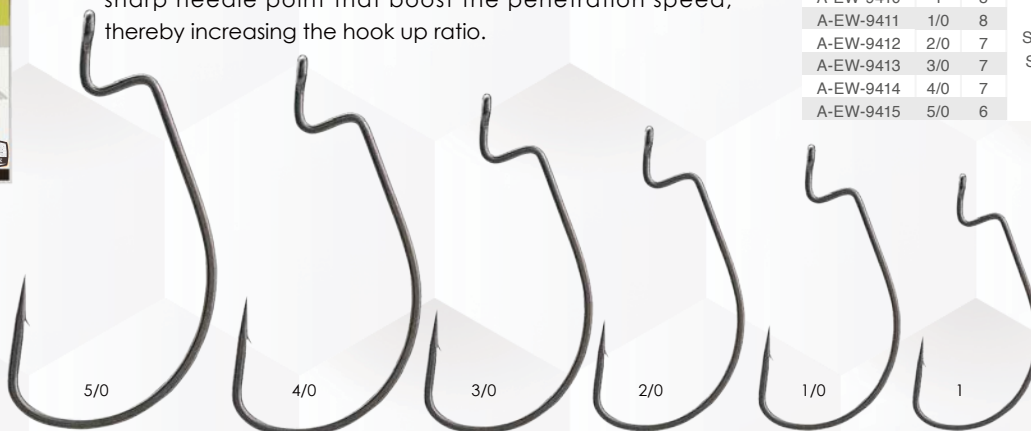

SKU NO	Size	Qty	Coating	PKG
A-EW-9410	1	8	Super Slide	10
A-EW-9411	1/0	8		
A-EW-9412	2/0	7		
A-EW-9413	3/0	7		
A-EW-9414	4/0	7		
A-EW-9415	5/0	6		

BASILISK

The BKK Basilisk is designed for Texas-style rigging of slimmer profile soft baits. It features BKK's Super Slide hook coating and needle – sharp hook point that – coupled with the O' shaughnessy bend – provide excellent penetration performance, increasing the hook up ratio.