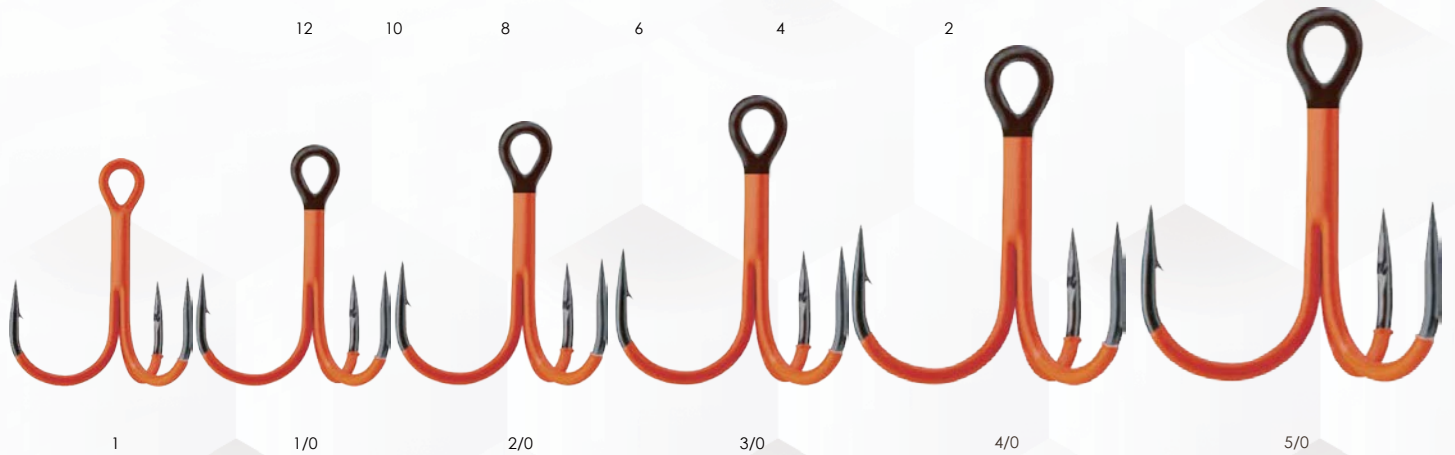

FEATHERED SPEAR 21-SS NEW

The BKK Feathered Spear 21-SS feature natural feathers and reflective fibers to enhance the presentation of the lure. When added to the back of a topwater bait, crankbait or spoon, they undulate and spread when pausing, enticing more strikes imitating a minnow's tail movement. The treble is our extensively-tested Spear 21-SS-featuring a SS coating and needle point for excellent penetration. Feathers come in two different combinations: white and black/red. Binding thread is covered in epoxy resin to improve durability even after many strikes. Sizes range from 1 to 8 to cover a good range of lure sizes.

SPEAR EWG 71-SS

The SPEAR EWG-71 SS is a 1X-strength treble hook specially designed to be equipped on crankbaits of all types. The shorter shank enables this hook to sit closer to the body of your lure, minimising the impact on its swimming action and the chances of snagging. Besides, the inward-looking straight points and the EWG (Extra Wide Gap) design reduces the chance of pulled hooks. The SPEAR EWG-71 SS features BKK's signature SS coating that ensures smooth hook-ups and maintains the hooks' sharpness over time.