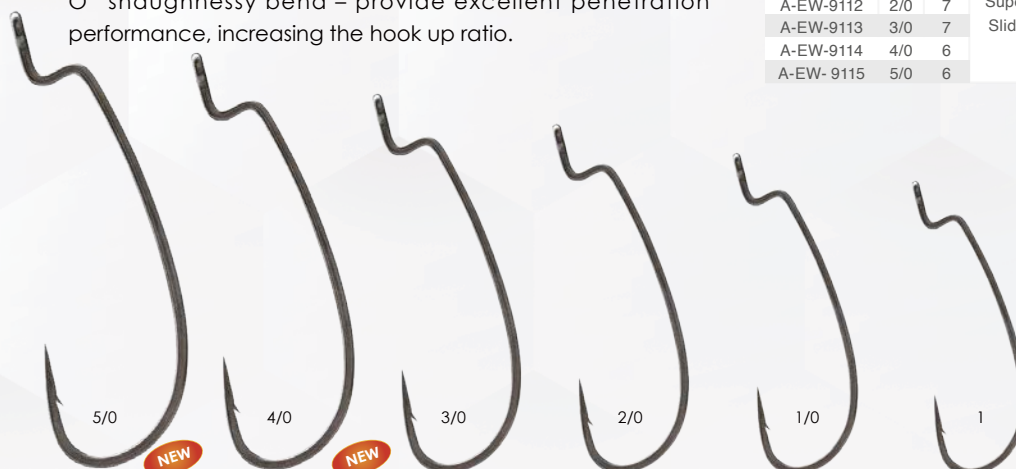

14/0

16/0

18/0

CHIMERA

The BKK Chimera is designed for Texas rigging creature-like soft baits. The hook features BKK's Super Slide coating and a needle-sharp hook point that boost the penetration performance, heightening the overall hook up rate.

SKU NO	Size	Qty	Coating	PKG
A-EW-9312	1	8	Super Slide	10
A-EW-9313	1/0	7		
A-EW-9314	2/0	7		
A-EW-9315	3/0	6		
A-EW-9316	4/0	6		
A-EW-9317	5/0	6		
A-EW-9318	6/0	5		

NEMESIS

The BKK Nemesis is designed to Texas rig bulkier profile soft plastic baits. It features a Super Slide coating and an extra sharp needle point that boost the penetration speed, thereby increasing the hook up ratio.

SKU NO	Size	Qty	Coating	PKG
A-EW-9410	1	8	Super Slide	10
A-EW-9411	1/0	8		
A-EW-9412	2/0	7		
A-EW-9413	3/0	7		
A-EW-9414	4/0	7		
A-EW-9415	5/0	6		

BASILISK

The BKK Basilisk is designed for Texas-style rigging of slimmer profile soft baits. It features BKK's Super Slide hook coating and needle – sharp hook point that – coupled with the O' shaughnessy bend – provide excellent penetration performance, increasing the hook up ratio.