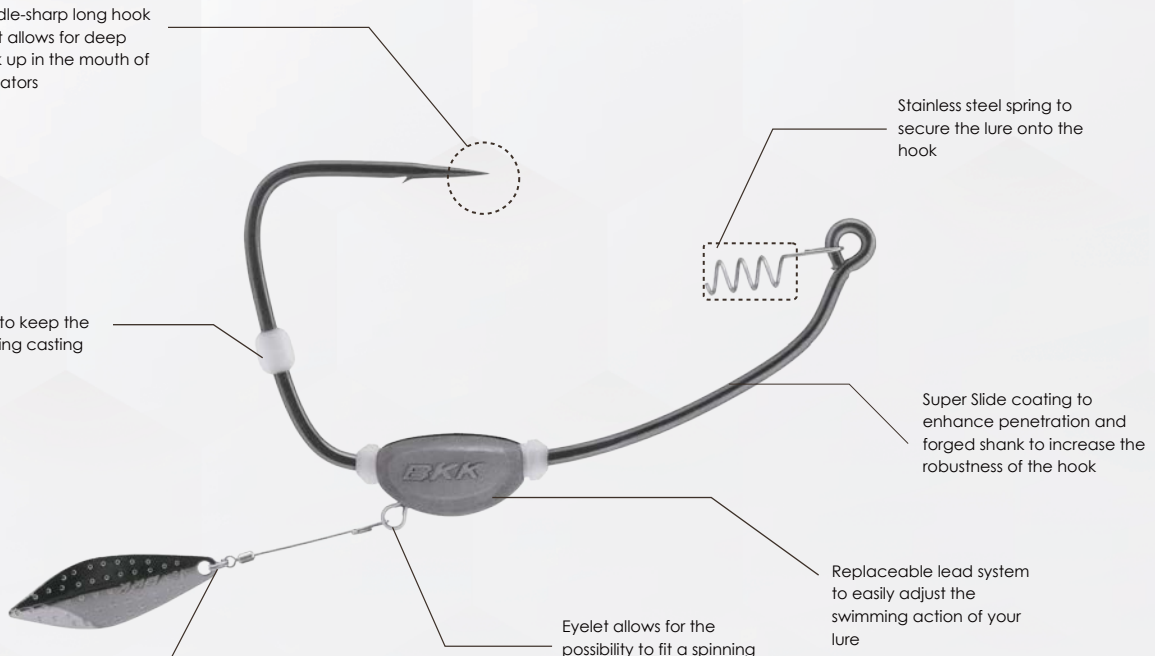

The more we used it, the more we thought about how to improve its set of features. In 2020 the TITANDIVER was born, stabilizing the swimming action and featuring a blade to enhance attractiveness.

In 2021 the latest generation of the TITAN series came to life: the TITANDIVER+, setting a whole new level for weedless lure fishing, from bass to bigger fresh and salt-water predators.

Needle-sharp long hook point allows for deep hook up in the mouth of predators

Stainless steel spring to secure the lure onto the hook

Silicone stopper to keep the lure in place during casting

Super Slide coating to enhance penetration and forged shank to increase the robustness of the hook

Replaceable lead system to easily adjust the swimming action of your lure

Eyelet allows for the possibility to fit a spinning blade

Spinning blade to enhance the presentation under water

TITANDIVER+

The BKK TITANDIVER+ is the ultimate evolution of the Titan series.

Potentially a breakthrough in the swimbait hook segments, the Diver+ inherits all the features of an ordinary TITANRIDER hook – Super Slide coating, needle point, spring and silicon stopper – enhanced with a simple, intuitive and effective lead – swapping system. The system offers many different combinations to add weight to your lure as the lead can slide on the shank, stimulating the creativity of anglers in adapting it to various fishing techniques and conditions.