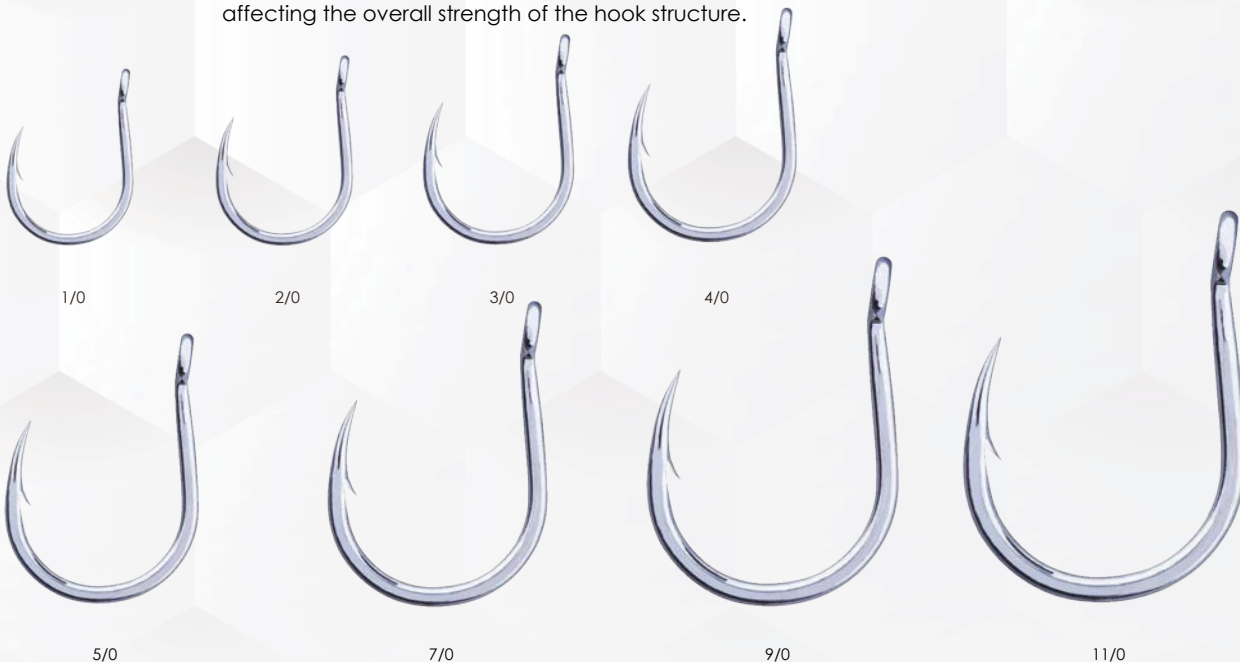

REEFMAS^{TM} NP

The BKK Reef Master-NP is developed to be a high cost-performance ratio versatile jigging hook. A perfectly welded ring and BKK' s accurate forging process enhance the overall strength of the hook structure, also reinforced by a bright tin coating providing excellent corrosion resistant performance even in harsh saltwater environments. In order to ensure solid hook ups every time, this hook also features BKK' s needle sharp hook point. Last but not least, the hook features BKK' s Micro Ring technology that allows for an adequate hook eye diameter and eases the attachment of split rings, without affecting the overall strength of the hook structure.

SKU NO	Strength (lb)	Size	Qty	Coating	PKG
A-EJ-8730	32	1/0	9	Bright Tin	10
A-EJ-8731	35	2/0	8		
A-EJ-8732	39	3/0	7		
A-EJ-8733	51	4/0	7		
A-EJ-8734	58	5/0	6		
A-EJ-8736	64	7/0	5		
A-EJ-8738	78	9/0	4		
A-EJ-8740	96	11/0	3