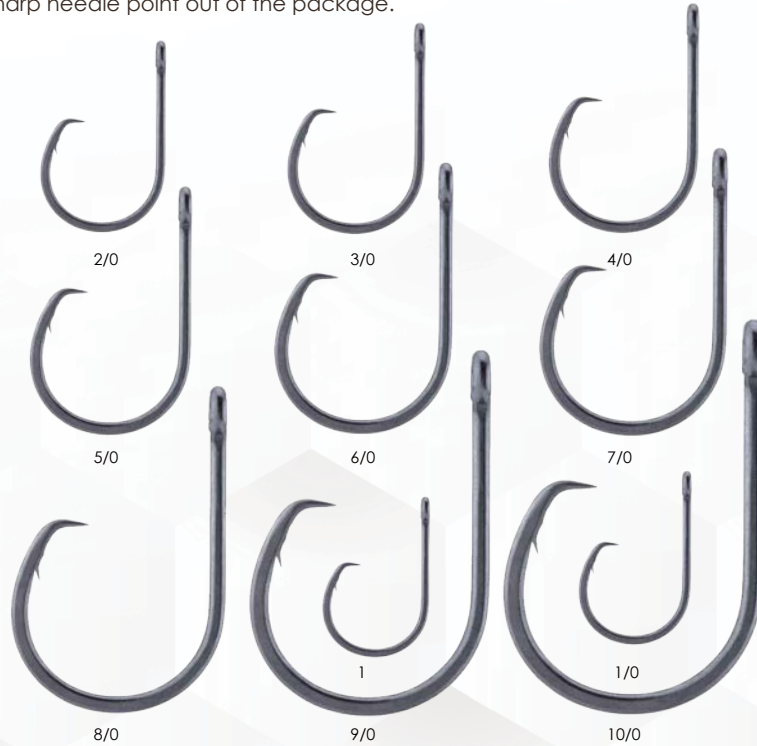

SS INLINE HEAVY CIRCLE

The BKK SS Inline Heavy Circle is a tough and versatile tournament-approved hook providing a high hook up rate on the jaw or lip. It features the Super Slide coating to boost the piercing speed, resulting in faster and smoother hook ups and easing the sliding of live bait onto the hook. It also features a very sharp needle point out of the package.