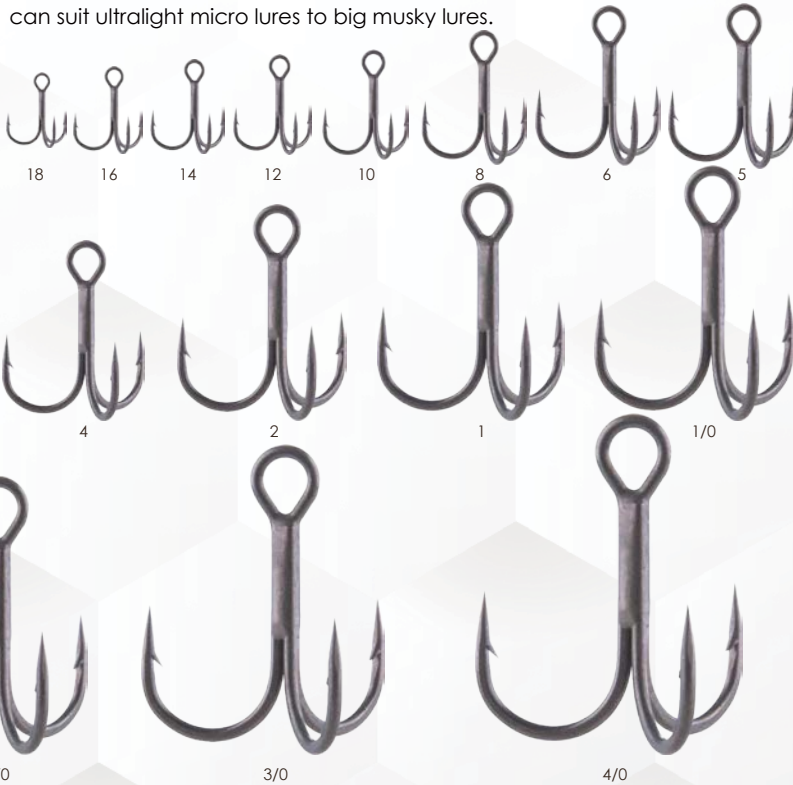

The BKK Spear-21 SS features BKK's Super Slide coating and needle hook points that will ensure deep and smooth penetration with very light pressure. Size range can suit ultralight micro lures to big musky lures.