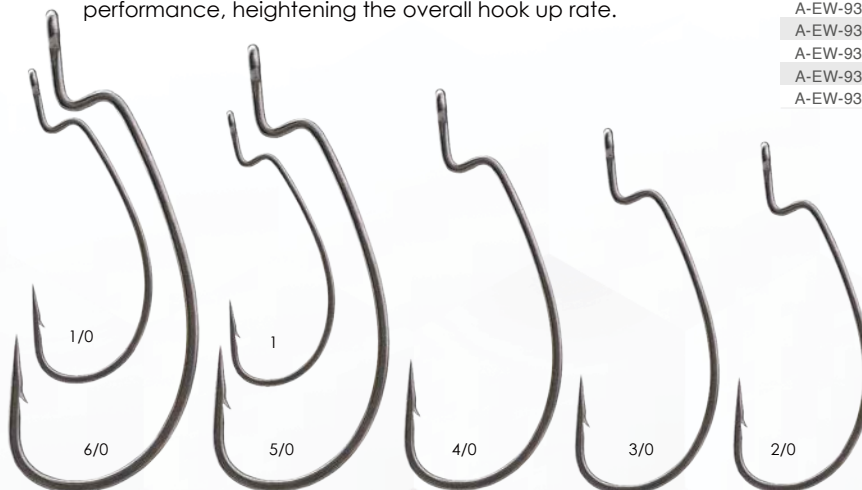

14/0

16/0

18/0

CHIMERA

The BKK Chimera is designed for Texas rigging creature-like soft baits. The hook features BKK's Super Slide coating and a needle-sharp hook point that boost the penetration performance, heightening the overall hook up rate.