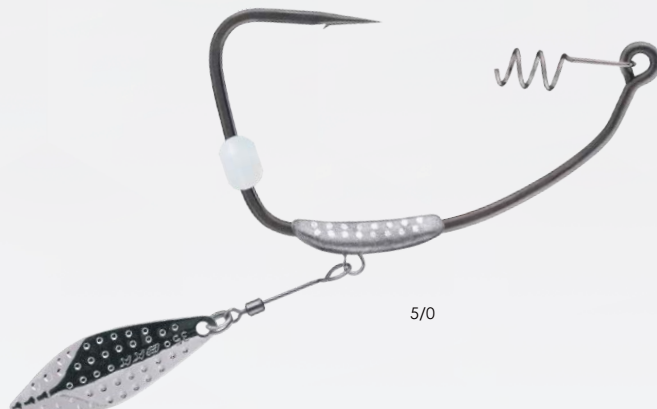

Designed to reach deeper spots, the TITANDIVER also comes equipped with a spinning blade for extra vibration and visibility, adding enticing glare to your lure presentation.

TITANDIVER

The BKK TITANDIVER is a new, upgraded version of the TITANRIDER, designed for weedless-style rigging of larger plastics. It features all the characteristics of the original TITANRIDER – a locking spring to secure the plastic lure, a silicone stopper to keep it in place and the super slide coating – boosted by the addition of a fixed lead to take the fishing action deeper in the water, scouting sunken structures where predator fish may dwell. The lead in turn features a stainless-steel ring to allow for the possible attachment of a spinning blade, improving the appeal of your lure.

SKU NO	Size	Qty	Lead Weight (oz)	Coating	PKG
A-EW-9630	1/0	2	1/16	Super Slide	10
A-EW-9631	2/0	2	3/32		
A-EW-9632	3/0	2	1/8		
A-EW-9633	4/0	2	5/32		
A-EW-9634	5/0	2	3/16		

TITANRIDER

BKK TITANRIDER is designed for weedless-style rigging of larger plastics like big swimbaits and tubes. A locking spring securely holds baits in place and allows angler to easily add or remove bait without damage.