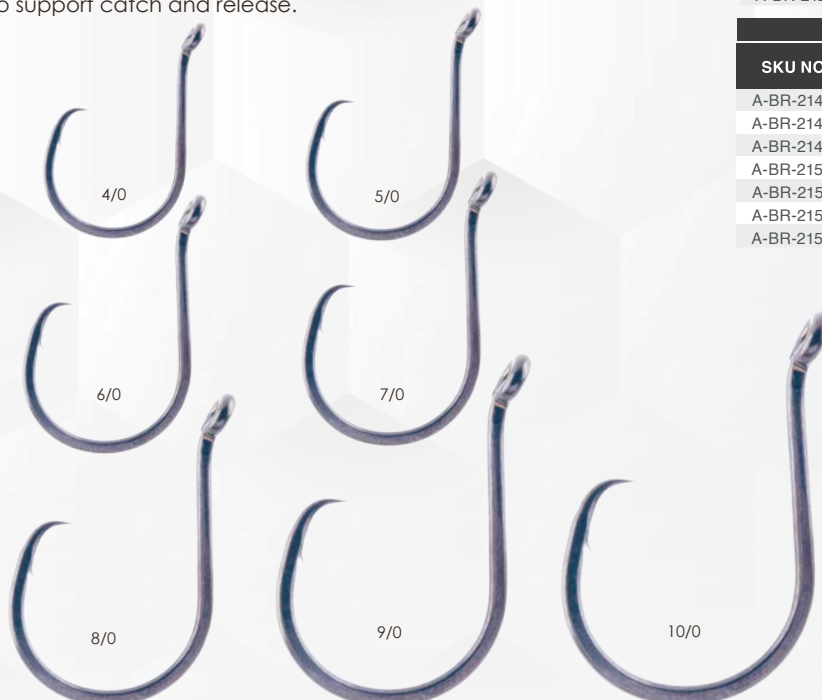

SS HYBRID HEAVY CIRCLE

The SS Hybrid Heavy Circle is the inline-point version of the classic SS Heavy Circle. It features BKK's Super Slide coating for an enhanced penetration performance, a 45-degree up-turned eye to ease the snelling and an inline point to comply with the latest regulation of local fisheries and tournaments. It is the ultimate circle hook for striped bass fishing to support catch and release.

SKU NO	Size	Qty	Coating	PKG
A-BR-2117	4/0	7	Super Slide	10
A-BR-2118	5/0	6		
A-BR-2119	6/0	6		
A-BR-2120	7/0	5		
A-BR-2121	8/0	5		
A-BR-2122	9/0	4		
A-BR-2123	10/0	3