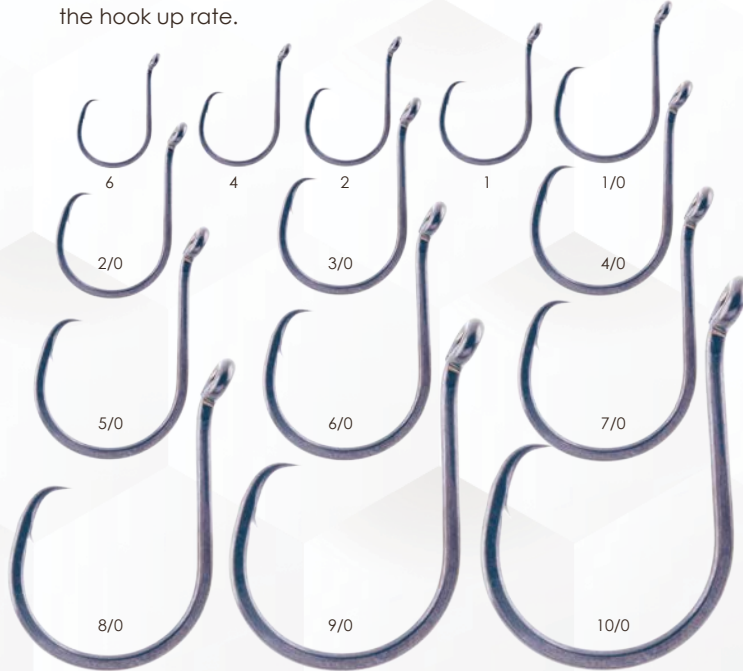

SKU NO	Swivel (lb)	Size	Qty	Coating	PKG
A-BR-5610	160	6/0	2	Ultra Antirust	10
A-BR-5612	200	8/0	2		
A-BR-5614	280	10/0	2		

SS HYBRID HEAVY CIRCLE

The SS Hybrid Heavy Circle is the inline-point version of the classic SS Heavy Circle. It features BKK's Super Slide coating for an enhanced penetration performance, a 45-degree up-turned eye to ease the snelling and an inline point to comply with the latest regulation of local fisheries and tournaments. It is the ultimate circle hook for striped bass fishing to support catch and release.

SS OFFSET HEAVY CIRCLE

The BKK SS Offset Heavy Circle features BKK's Super Slide coating that enhances the penetration performance, easing the sliding of live baits onto the hook and prolonging their liveliness. In addition to the circle hook design, the offset hook point further enhances the hook up rate.